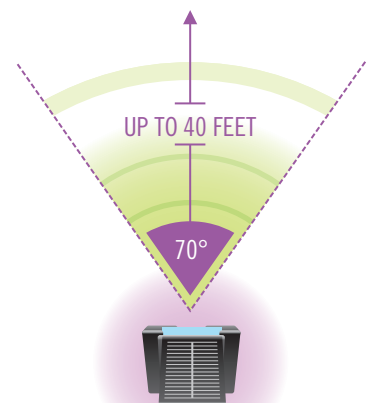

Effective up to 40 Feet!