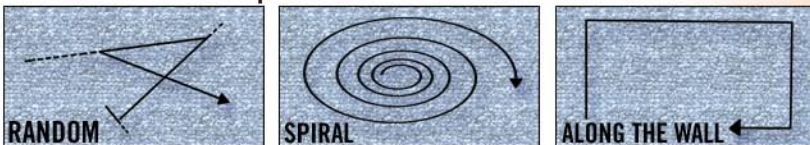

Automatic modes of operation:

Specifications:

Model	P4920
Automatic Modes	Random, Spiral & Along The Wall
Surfaces	Wood, Tile, Carpet (works best on low pile carpeting)
Battery Life	Up to 45 minutes
Batteries	12 Rechargeable Ni-Cd AA (included)
Weight	3.9 lbs.
Dimensions	11 1/2" x 11" x 4"

Specifications subject to change without notice.